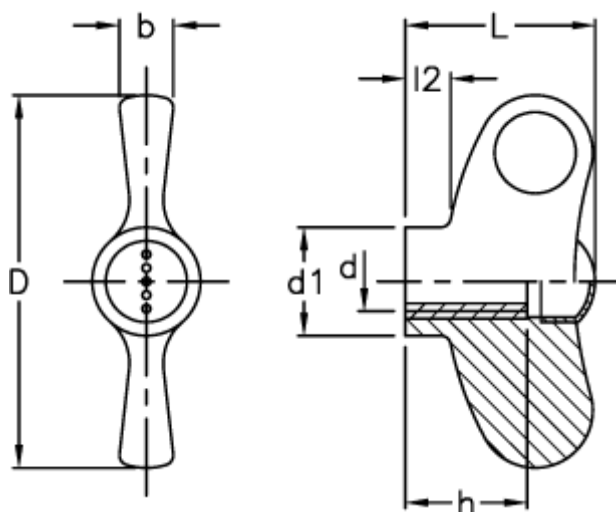

Article number: 23052232163

Description: E+G Wing nut
EWN.48 B-M5-C3, grey cap

Measures

b	= 7
D	= 47
d1	= 13.5
d 6H	= M5
h	= 12
L	= 24
l2	= 5.5